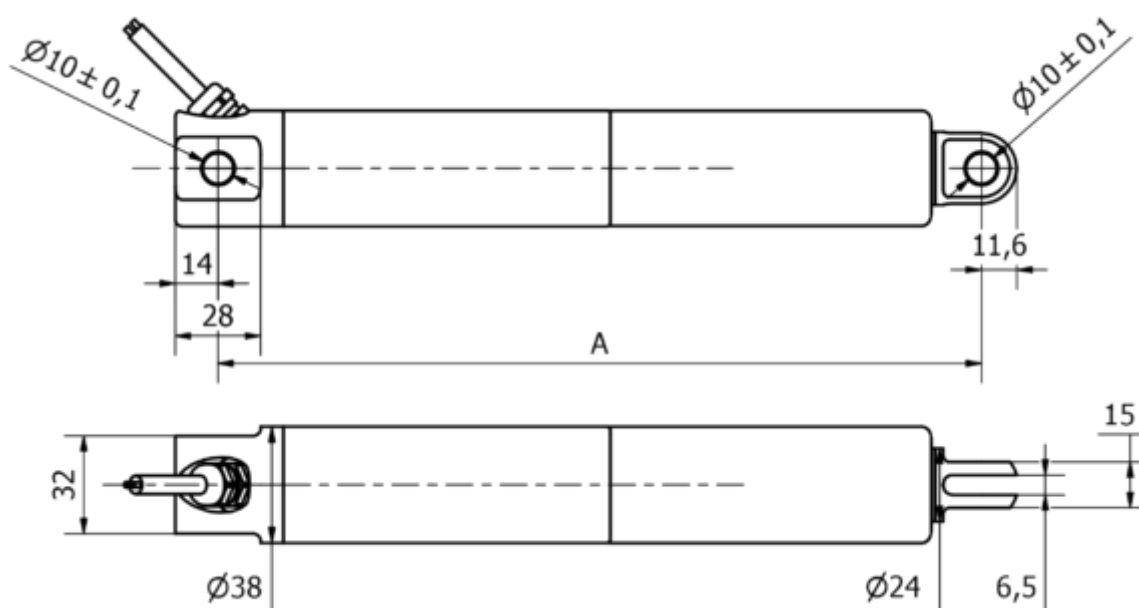

Data Sheet

Article number: 8S38225008003KCNLSK0

Description: KLEEl ine38, 250mm, 800N, 8 mm/s, Stainless steel, IP69K
24 VDC, 3 m. Cable, Limit Switch Hall, Clevis

Measures

A	= 220 + slaglængde/stroke
Cable length	= 3 m
Load speed mm/s	= 8 mm/s
Option	= Hall sensor
Stroke (mm)	= 250
Voltage	= 24 V